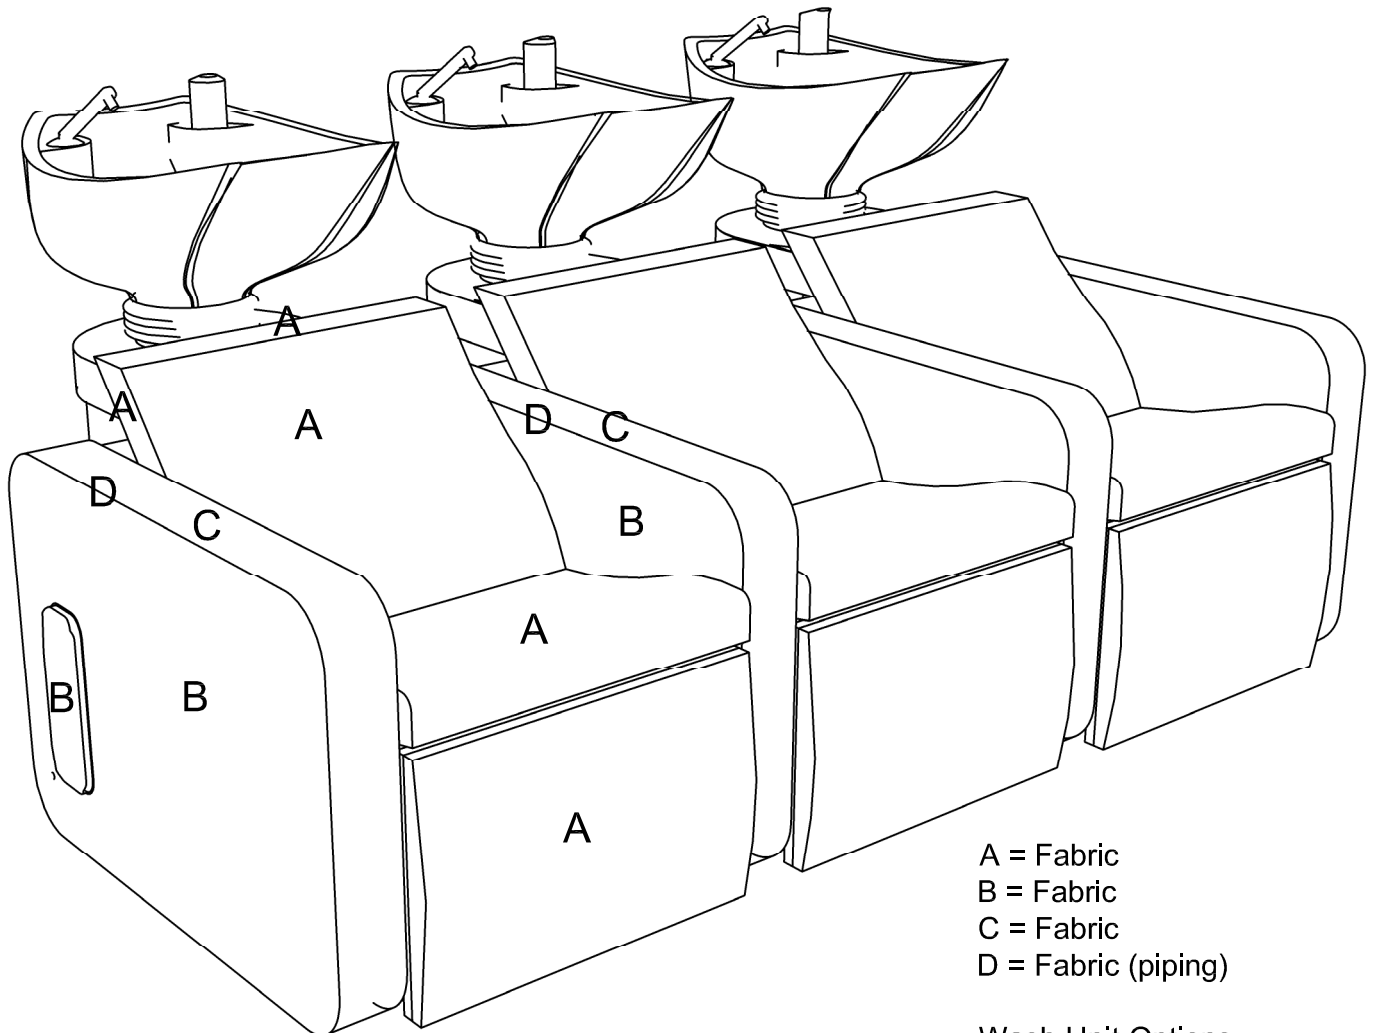

Dune Washpoint
04890
Edition 2-2019

- A = Fabric
- B = Fabric
- C = Fabric
- D = Fabric (piping)

Wash Unit Options:
04871 Electric Legrest
03954 Embroidery Small
03955 Embroidery Large
(embroidery to rear of chairs)