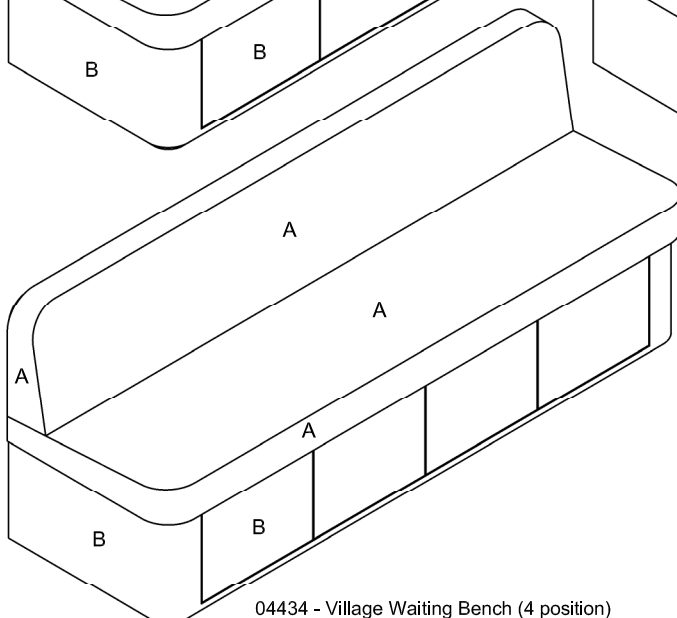

04434 - Village Waiting Bench (4 position)