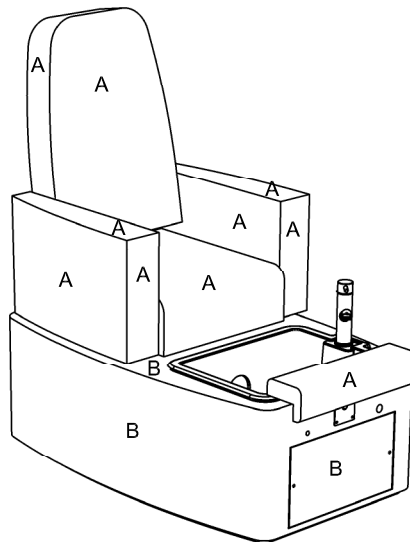

- Hot & cold flexi pipe
- to fit 15mm copper pipe
- Flexi Waste
- 1 ¼ (32mm)

Optional Extra:

- Bottle Trap A10A
- 1 ¼ (32mm)

Fabric Finish Options:

Laminate Finish Options:

A = Fabric
B = Laminate

Unit Options: