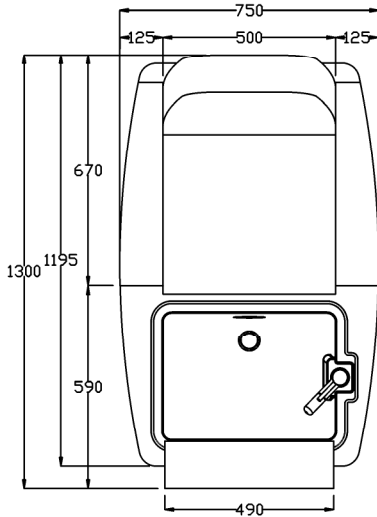

- Hot & cold flexi pipe
- to fit 15mm copper pipe
- Flexi Waste
- 1 ¼ (32mm)

Optional Extra:

- Bottle Trap A10A
- 1 ¼ (32mm)

Fabric Finish Options:

Laminate Finish Options:

A = Fabric
B = Laminate

Unit Options: