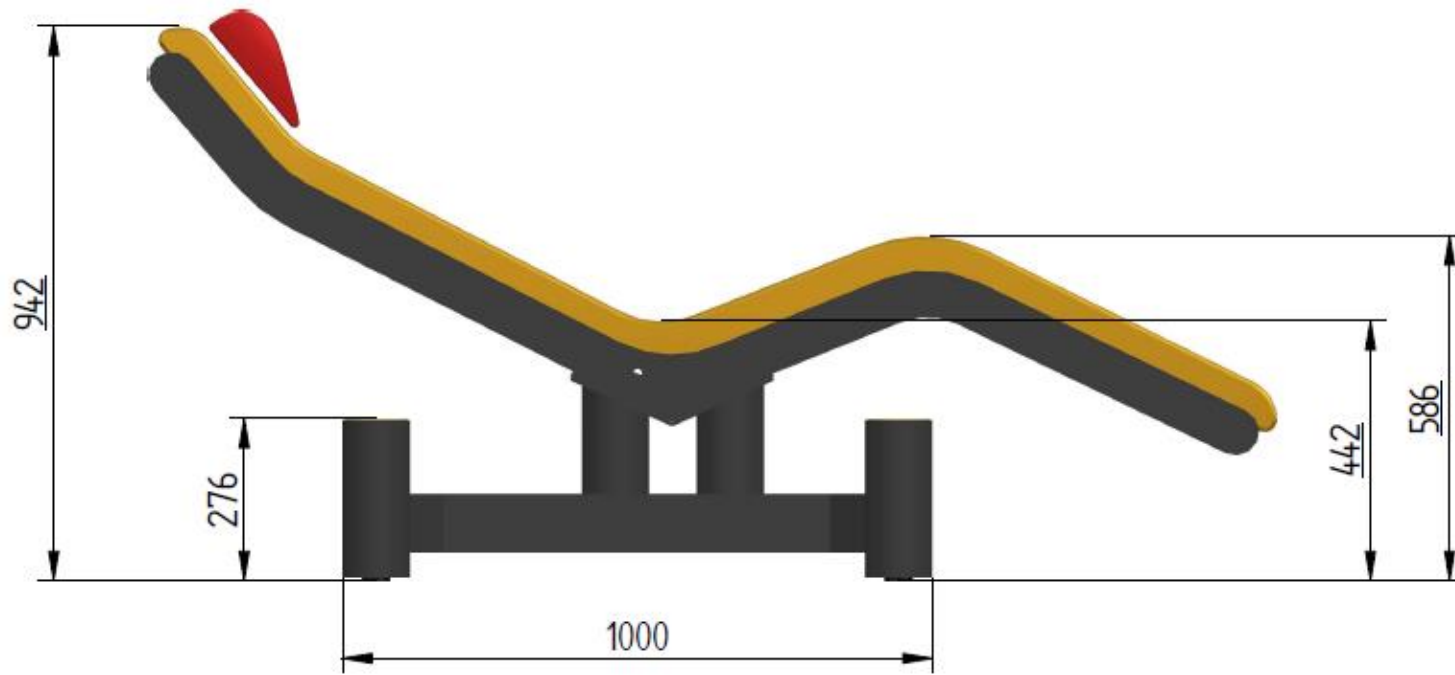

PRODUCT	TYPE
Lounger	RLX

Description:

relax bed especially for the area of spa relaxation // with fixed position // sophisticated design

entry height: 45 cm // projection length: 190 cm // width: 70 cm

load capacity of the bed surface: 160 kg

PRODUCT Lounger	TYPE RLX
---------------------------	--------------------

SPECIFICATIONS:

Dimensions: width: 70 cm length: 190 cm height: 45 cm
(in entry position)

Plumbing: n/a

Certifications: The RLX Light is CE Marked
German production according to ISO13485