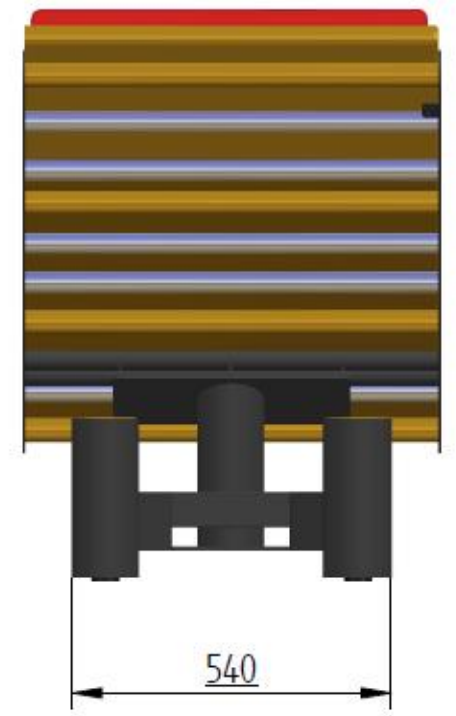

PRODUCT	TYPE
Lounger	RLX

Description:

relax bed especially for the area of spa relaxation // with fixed position // sophisticated design

entry height: 45 cm // projection length: 190 cm // width: 70 cm

load capacity of the bed surface: 160 kg

PRODUCT Lounger	TYPE RLX
---------------------------	--------------------

SPECIFICATIONS:

Dimensions: width: 70 cm length: 190 cm height: 45 cm
(in entry position)

Plumbing: n/a

Certifications: The RLX Light is CE Marked
German production according to ISO13485