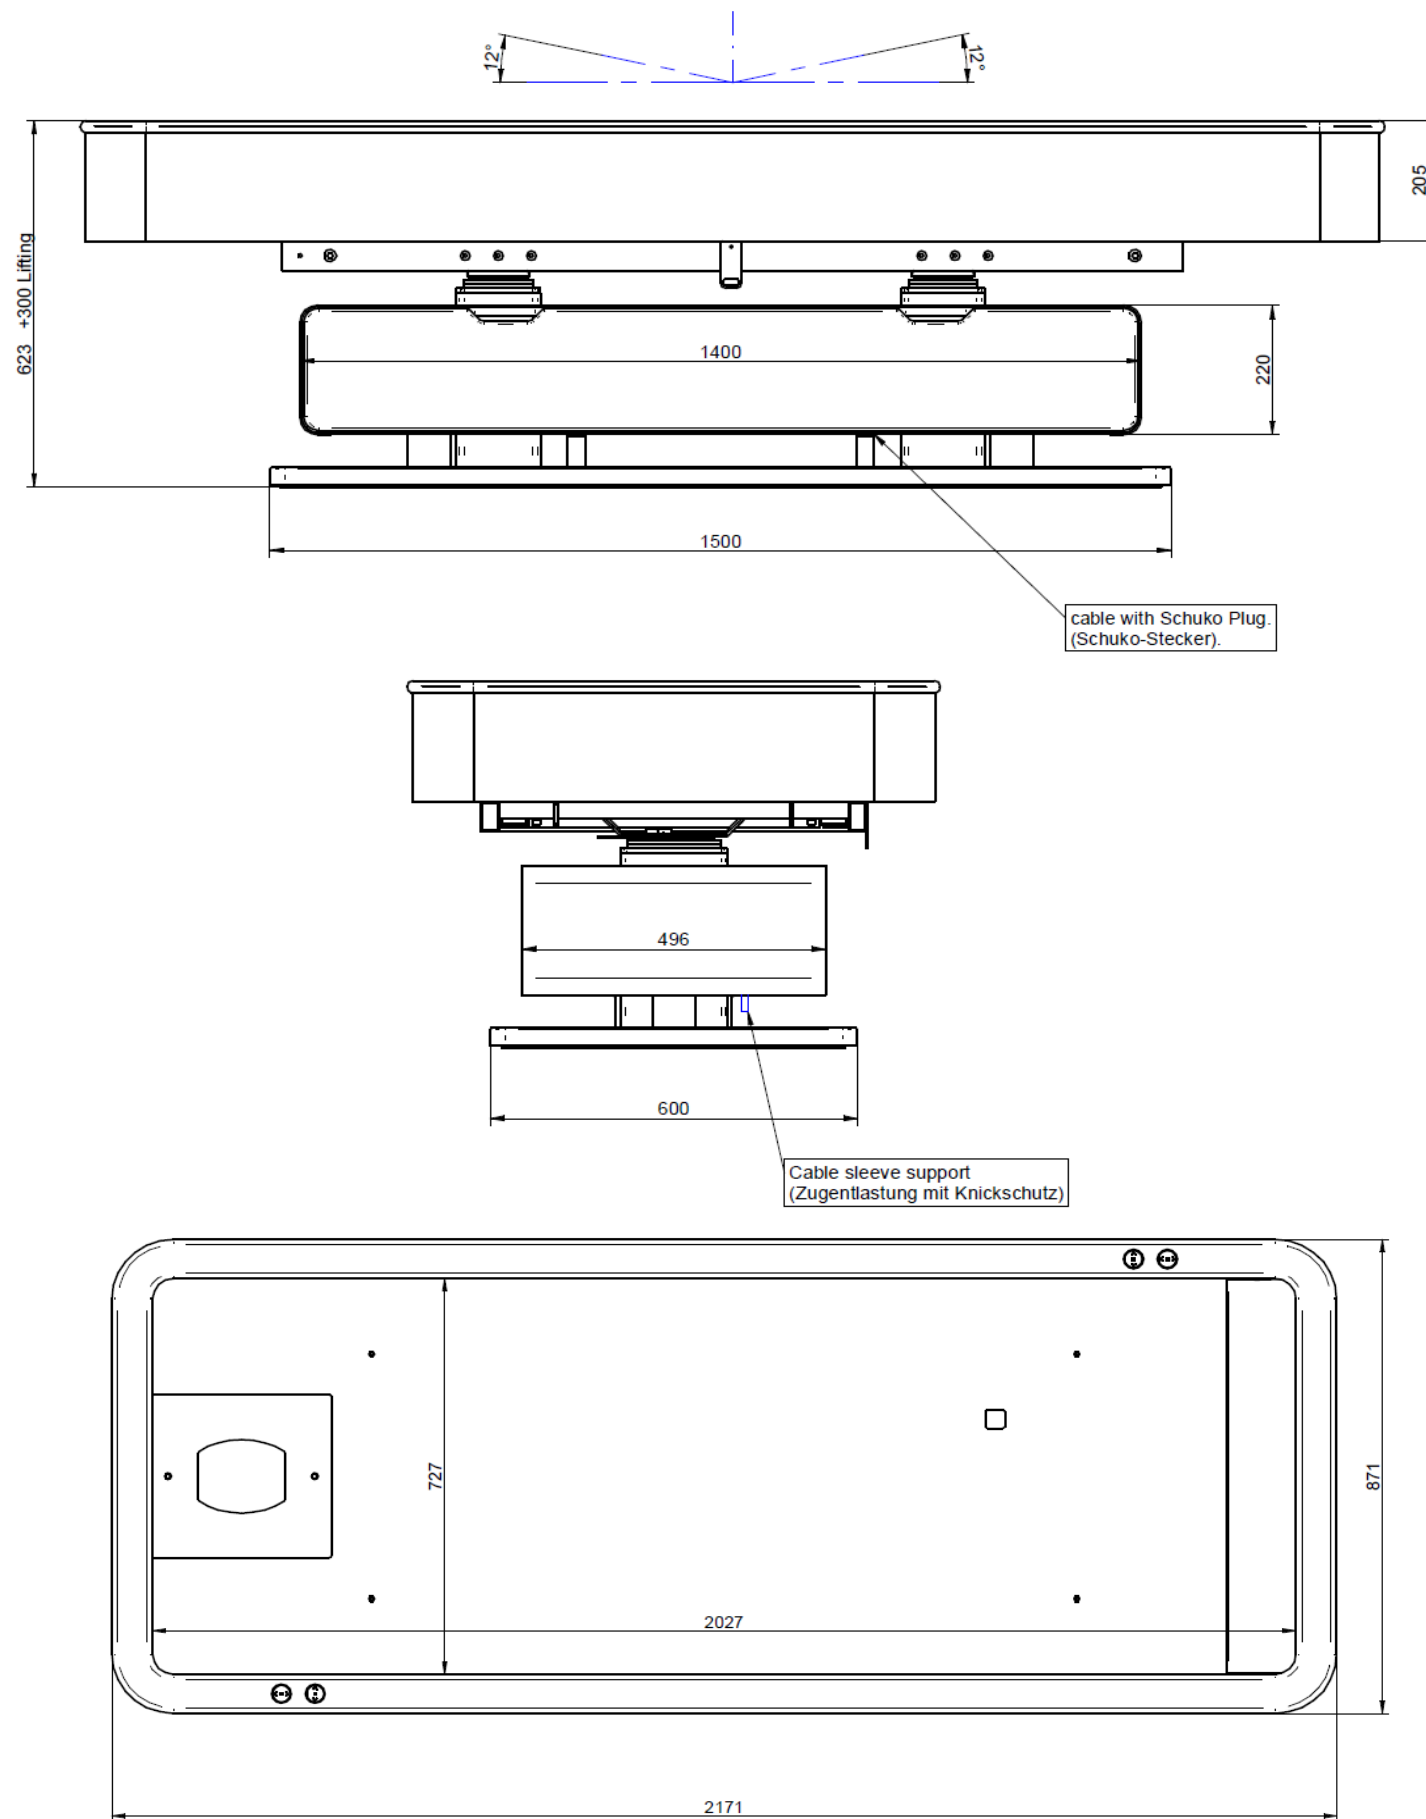

height: approx. 65 - 90 cm // length: 216 cm // width: 86 cm // elevating force: 130 kg // load capacity of the bed surface: 150 kg

**Optional extras (prices on request)**

- Dynamic Flow System:*
- Aroma Therapy:*
- Spa Ambience Light:*
- Real wood walnut or whitish oak:*
- Salt tiles inserts in the frame:*
- Upholstery cushion in white:*
- Special color upholstery PU/synthetic leather:*
- Special colour upholstery Stamskin:*
- Special color metal components:*
- Special quartz sand - Please see next page!*

<b>SPECIFICATIONS:</b>		<b>Standard color options</b>	
<i>Dimensions:</i> (in entry position)	Width: 86 cm, length: 216 cm, height: 65-90 cm	<i>Upholstery:</i>	n/a
<i>Electricity supply:</i>	230 V	<i>Wood:</i>	varnished Wood in RAL9016 or RAL8022
<i>Input frequency:</i>	50 - 60 HZ	<i>Metal components:</i>	RAL9007, RAL9016, RAL8022
<i>Plumbing:</i>	n/a		
<i>Certifications:</i>	The MLX Quartz comes with UL listed components, CE marked, German production according to ISO13485		
<i>Country of Origin:</i>	Germany		